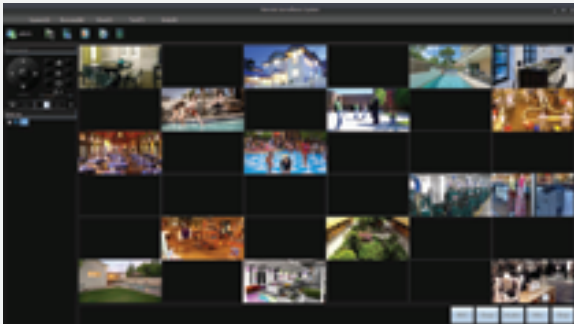

FEATURES IMAGES

CMS (CENTRAL MONITORING SYSTEM)

compatible with:

TECHNICAL SPECIFICATIONS

CODEC	H.264
OPERATING SYSTEM	EMBEDDED LINUX
VIDEO	
Channel	16
Output	HDMI, VGA, CVBS, 1 SPOT
Dual Display	Yes
RECORDING	
Rate (PAL)	16ch*960H@400fps
Mode	Manual, Schedule, Motion, Alarm
PLAYBACK	
Display	16ch@960H Realtime
Search Mode	Time, Date, Record Mode
Privacy Masking	4 Zones (max)
STORAGE	
Internal	2 ea HDD (4TB each)
Backup	USB/Network
NETWORKING	
Web	IE11, Chrome, Firefox, Safari
CMS	Support max 100ch viewing per CMS
Mobile	iPhone, iPad, Android
Email	Yes
Snapshot Function	IE - Yes CMS - Yes Apps - Yes
INTERFACE	
Network	1 RJ-45, 10/100M adaptive Ethernet Interface
IR Extension	Yes
USB	2
PTZ (RS-485)	Yes
RS-232Audio	G.771A, 2 in, 1 out
Alarm	4in, 1out
POWER SUPPLY	12VDC, 3.33A
POWER CONSUMPTION (w/o HDD)	40W
OPERATING TEMPERATURE	-10°C ~ 55°C
HUMIDITY	10% ~ 90%RH
DIMENSION (W x L x H)	440 × 301.54 × 70.1
WEIGHT (w/o HDD)	2kg
HOUSING	1.5U